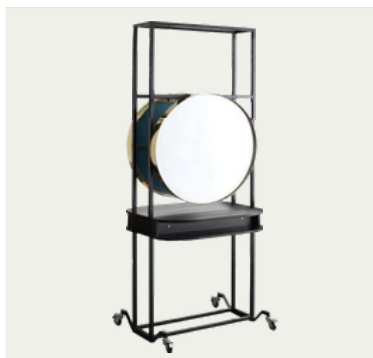

SALON JOINER FRAME
BLACK WITH WHEELS
#8030 + #8030-W

1.405,00€ + iva

CURVED DOUBLE BENCH
BLACK
#8308

199,00€ + iva CAD

CURVED DOUBLE BENCH
OAK
#8308.02

199,00€ + iva CAD

ABBINA LO SPECCHIO CHE PREFERISCI

- Circa Led
- Halo
- Nero Round