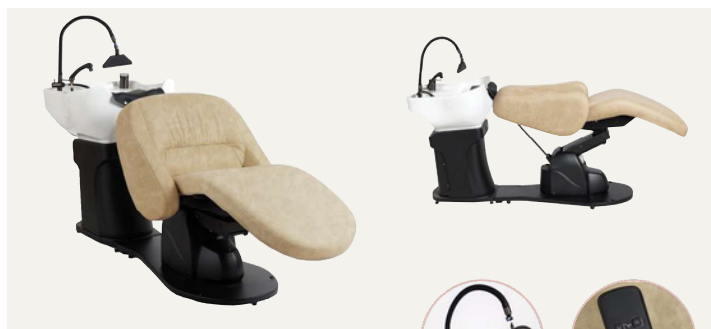

# HEAD SPA

Lavatesta completamente distesi per offrire ai tuoi clienti un'esperienza di relax perfetta

EDEN HEAD SPA BLACK  
Electric Reclining Wash Lounge  
W: 63cm L: 193cm H: 89cm  
#2301.01.B.UK

~~4.999,00€ + iva~~

3.499,00€ + iva

EDEN HEAD SPA SAND  
Electric Reclining Wash Lounge  
W: 63cm L: 193cm H: 89cm  
#2301.01.SA.UK

~~4.999,00€ + iva~~

3.499,00€ + iva

SALON MIST  
Hair Treatment Processor  
#5675.01.UK

~~2.299,00€ + iva~~