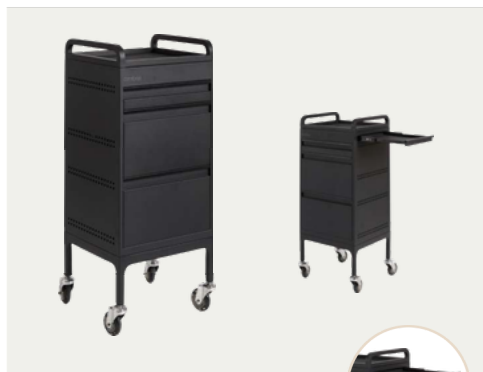

WORKSHOP DELUXE BLACK  
#7017.B.01

~~355,00€ + iva~~  
249,00€ + iva

STUDIO 4 BLACK  
#7021.B.01

~~879,00€ + iva~~  
615,00€ + iva

STUDIO XL BLACK  
#7012.B.01

~~1.029,00€ + iva~~  
720,00€ + iva

STUDIO 3 BLACK  
#7022.B.01