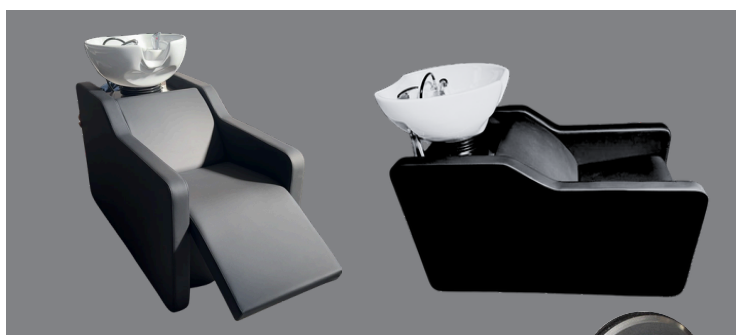

MARIOL ELETTRICO
W: 63cm L: 120cm - 160cm H: 90cm

ALZAGAMBE

~~2.590,00€ + iva~~

1.799,00€ + iva